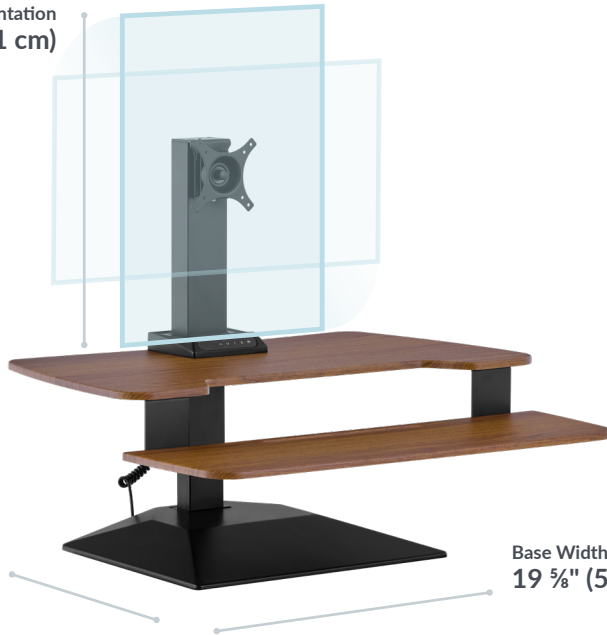

## THE NEXT-GENERATION VARIDESK®

The VariDesk® Premier Electric Single-Monitor Converter is engineered with an all-in-one monitor mount design. Advanced features maximize desk space, stability, and ergonomic benefits.

## YOUR DESK, YOUR DEVICES, ONE POWERHOUSE

Stay productive with device-friendly features: a keyboard tray groove for cell phones or devices and integrated USB-A and USB-C ports.

## A MIGHTY, MODERN CONVERTER

Supports your monitor and accessories with a 55 lb weight capacity, one of the highest in the industry.

- Attached Single-Monitor Mount Fits Monitors up to 27" (horizontal) or 24" (vertical)
- Groove in Ergonomic Keyboard Tray Holds a Writing Utensil, Phone, or Tablet (<12 ½" Wide)
- Easy Controls with 2 Programmable Settings
- Drop-Stop Sensor Prevents Damage
- (1) USB-A Port and (1) USB-C Port
- Sleek, Space-Saving Design
- Whisper-Quiet Lift
- Industry-Leading Height Range
- Weighted Base for Stability at All Heights
- 55 lb Weight Capacity
- Tested to BIFMA X5.5-2021 and Meets or Exceeds BIFMA's Durability Standards for Office Furniture

Maximum Monitor Width for  
Rotation to Vertical Orientation  
24" (61 cm)

Base Depth  
15 3/4" (40 cm)

Base Width  
19 5/8" (50 cm)

Total Depth  
26 3/4" (68 cm)

Desktop Minimum Depth  
9 1/4" (23.5 cm)

Desktop Maximum Depth  
18" (45.5 cm)