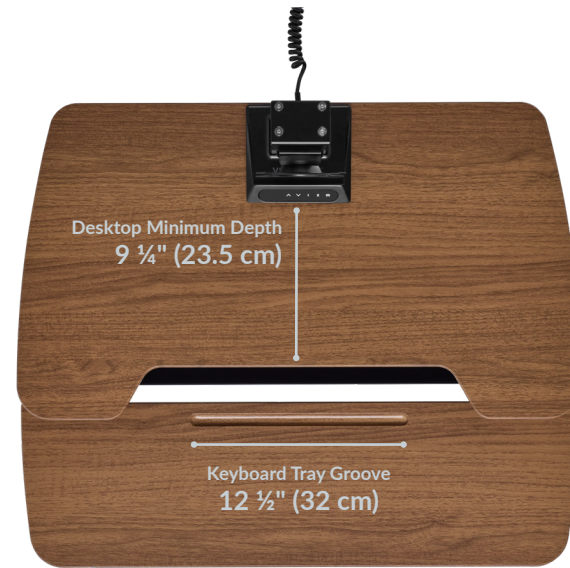

## YOUR DESK, YOUR DEVICES, ONE POWERHOUSE

Stay productive with device-friendly features: a keyboard tray groove for cell phones or devices and integrated USB-A and USB-C ports.

## A MIGHTY, MODERN CONVERTER

Supports your monitor and accessories with a 55 lb weight capacity, one of the highest in the industry.

- Attached Single-Monitor Mount Fits Monitors up to 27" (horizontal) or 24" (vertical)
- Groove in Ergonomic Keyboard Tray Holds a Writing Utensil, Phone, or Tablet (<12 ½" Wide)
- Easy Controls with 2 Programmable Settings
- Drop-Stop Sensor Prevents Damage
- (1) USB-A Port and (1) USB-C Port
- Sleek, Space-Saving Design
- Whisper-Quiet Lift
- Industry-Leading Height Range
- Weighted Base for Stability at All Heights
- 55 lb Weight Capacity
- Tested to BIFMA X5.5-2021 and Meets or Exceeds BIFMA's Durability Standards for Office Furniture

Maximum Monitor Width for  
Rotation to Vertical Orientation  
24" (61 cm)

Base Depth  
15 3/4" (40 cm)

Base Width  
19 5/8" (50 cm)

Total Depth  
26 3/4" (68 cm)

Desktop Minimum Depth  
9 1/4" (23.5 cm)

Desktop Maximum Depth  
18" (45.5 cm)

Keyboard Tray Groove  
12 1/2" (32 cm)

Keyboard Tray Depth  
9 1/2" (24 cm)

Desktop Indentation Minimum Width  
16 1/4" (41.5 cm)

Monitor Mount Pivot  
23° in All Directions

Height Difference  
3 3/4" (9.5 cm)