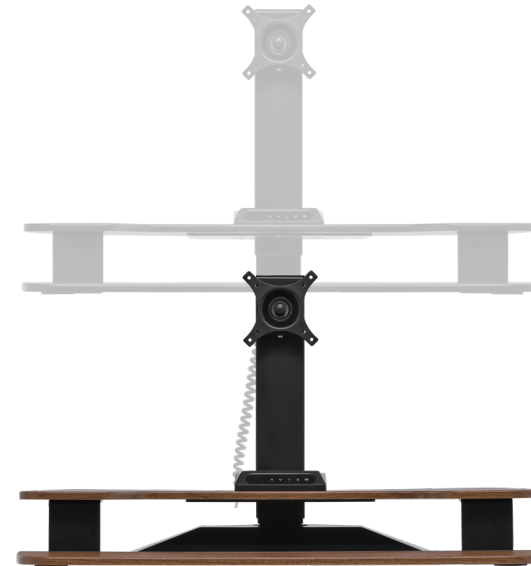

Maximum Column Height
35 1/2" (90 cm)

Minimum Column Height
18 1/3" (46.5 cm)

Total Width
32" (81.5 cm)